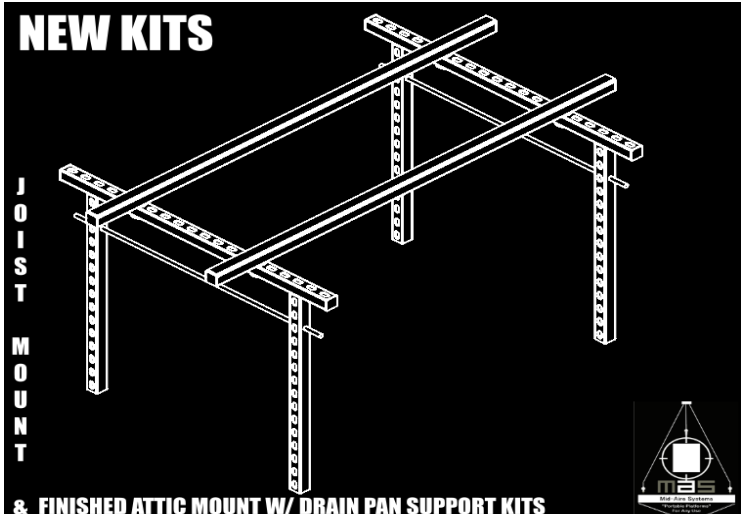

NEW KITS

JOIST MOUNT

& FINISHED ATTIC MOUNT W/ DRAIN PAN SUPPORT KITS