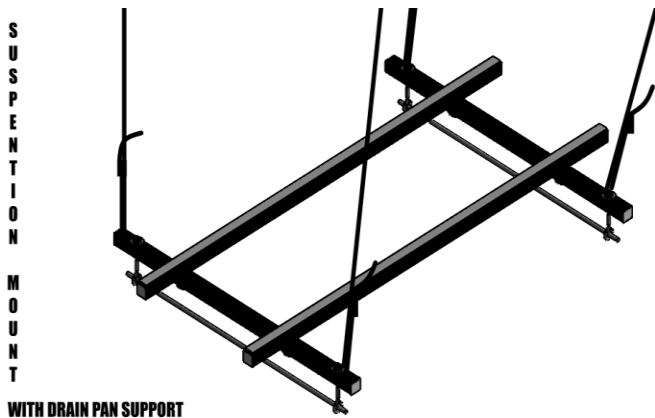

Mid-Aire Systems

“Portable Platforms”

Only One unit that...
easily **Transforms** into
what you need it to be,
for installs and servicing.
New kits coming!

BOLT ON MAS KITS:

- JOIST MOUNT LEG KIT
- FINISHED ATTIC LEG KIT
- EXTENSION KIT- 20”extra inches
- DRAIN PAN SUPPORT KITS
- EZ-INSTALL KIT
- SAFETY KIT

WITH DRAIN PAN SUPPORT

MAS-62-AS-HQ & MAS-AS-HQ-DPS

NEW KITS

JOIST MOUNT

& FINISHED ATTIC MOUNT W/ DRAIN PAN SUPPORT KITS

Fully Adjustable

Mid-Aire Systems - Ph: 714-616-0343 / EM: sales@mid-airesystems

www.mid-airesystems.com