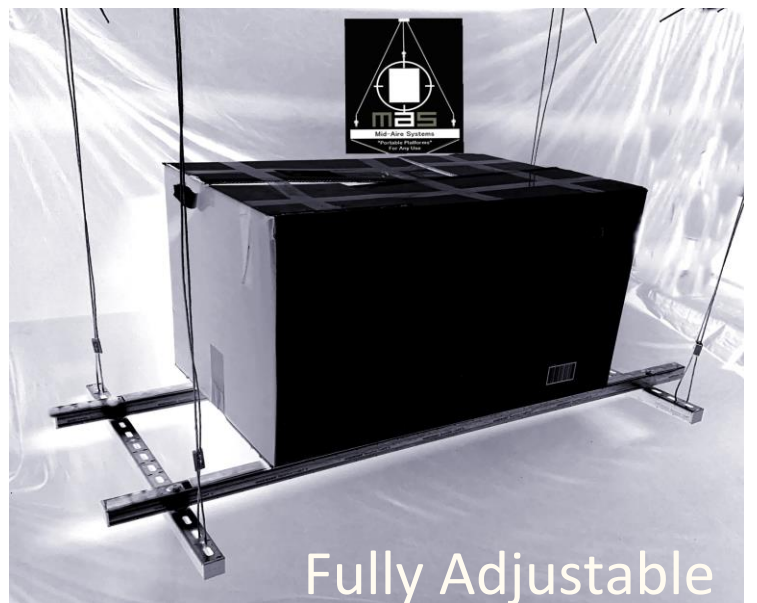

Mid-Aire Systems

“Portable Platforms”

Only One unit that...
easily **Transforms** into
what you need it to be,
for installs and servicing.
New kits coming!

BOLT ON MAS KITS:

- JOIST MOUNT LEG KIT
- FINISHED ATTIC LEG KIT
- EXTENSION KIT- 20”extra inches
- DRAIN PAN SUPPORT KITS
- EZ-INSTALL KIT
- SAFETY KIT

WITH DRAIN PAN SUPPORT

MAS-62-AS-HQ & MAS-AS-HQ-DPS

NEW KITS

JOIST MOUNT

& FINISHED ATTIC MOUNT W/ DRAIN PAN SUPPORT KITS

Fully Adjustable

Mid-Aire Systems - Ph: 714-616-0343 / EM: sales@mid-airesystems

www.mid-airesystems.com