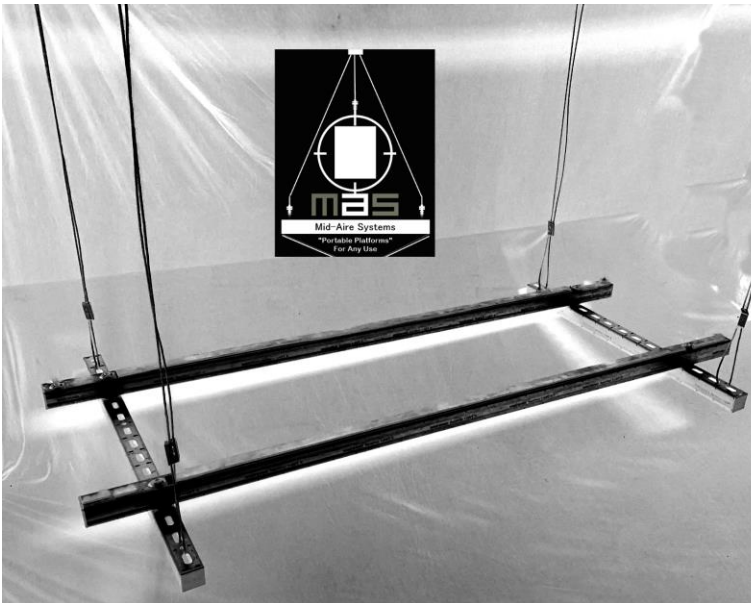

Mid-Aire Systems

“Portable Platforms”

Only One unit that...
easily **Transforms** into
what you need it to be,
for installs and servicing.
New kits coming!

BOLT ON MAS KITS:

- JOIST MOUNT LEG KIT
- FINISHED ATTIC LEG KIT
- EXTENSION KIT- 20”extra inches
- DRAIN PAN SUPPORT KITS
- EZ-INSTALL KIT
- SAFETY KIT

WITH DRAIN PAN SUPPORT

MAS-62-AS-HQ & MAS-AS-HQ-DPS

NEW KITS

JOIST MOUNT

& FINISHED ATTIC MOUNT W/ DRAIN PAN SUPPORT KITS

Fully Adjustable

Mid-Aire Systems - Ph: 714-616-0343 / EM: sales@mid-airesystems

www.mid-airesystems.com